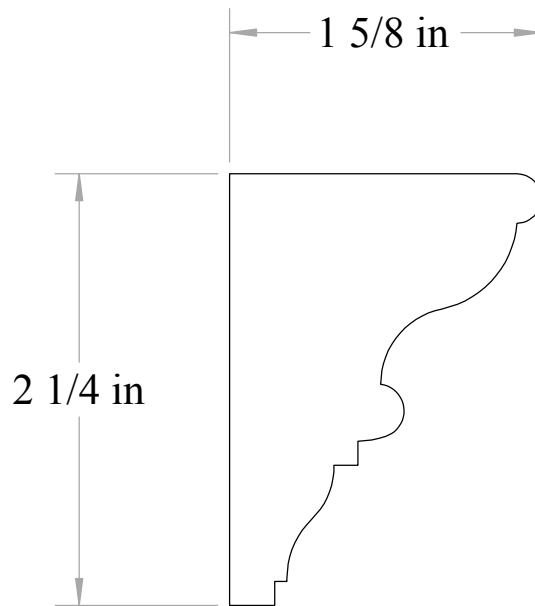

Anderson & McQuaid Co, Inc.

A&M # 19151
1-5/8" X 2-1/4"

All unshaded profiles available in poplar

All shaded profiles available in poplar, cherry, maple, sapele and red oak.

All hatched profiles available in sapele